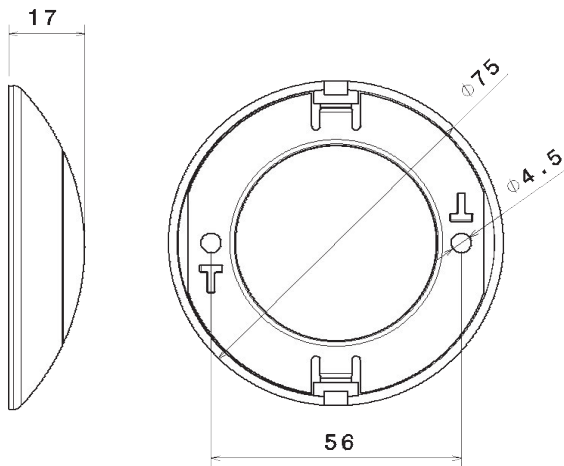

ALPHA

CEILING LIGHT

- # ABS housing
- # ABS trim with a finish paint
- # Beam angle : 120°
- # Connection by 2 wires (lg 10cm)
- # Non-depolarized product

LED COLOR

- # Cool white (6000-6500K)
- # Neutral white (4000-4500K)
- # Warm white (3000-3500K)

TECHNILYS +

Different trim's finish available

TECHNICAL DATA

LED : TYPE & NUMBER	6 OSRAM LEDS
BEAM ANGLE	120°
LUMINOUS FLUX	270 LUMENS
CONSUMPTION	2,2W
SUPPLY	12V
DIMENSIONS (L X H) - MM -	Φ75 X 16
WATERPROOF LEVEL	IP69K

PRODUCT'S PART NUMBER

LED COLOR	TRIM'S FINISH		
	CHROME	GOLD	WHITE
COOL WHITE	110901C	110902C	110903C
NEUTRAL WHITE	110901N	110902N	110903N
WARM WHITE	110901W	110902W	110903W