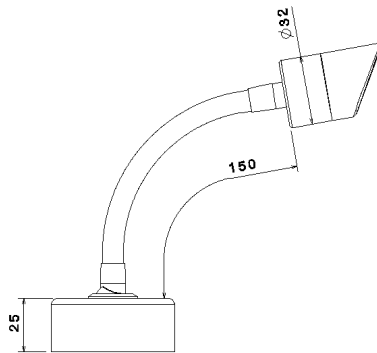

## READING LAMP

- # Metallic housing, chrome finish
- # Beam angle : 30°
- # Connection by 2 wires (lg 10cm)
- # Switch ON/OFF located on the base
- # Non-depolarized product

### TECHNICAL DATA

LED : TYPE & NUMBER	3 OSRAM LEDS
BEAM ANGLE	30°
LUMINOUS FLUX	135 LUMENS
CONSUMPTION	1,3 W
SUPPLY	12V
DIMENSIONS (L X H) – MM -	Φ58 X 225
WATERPROOF LEVEL	IP20

### PART NUMBER

LED COLOR	PART NUMBER
COOL WHITE	240220C
NEUTRAL WHITE	240220N
WARM WHITE	240220W