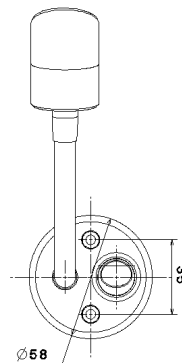

## READING LAMP

- # Metallic housing, chrome finish
- # Beam angle : 30°
- # Connection by 2 wires (lg 10cm)
- # Switch ON/OFF located on the base
- # Non-depolarized product

### TECHNICAL DATA

LED : TYPE & NUMBER	3 OSRAM LEDS
BEAM ANGLE	30°
LUMINOUS FLUX	135 LUMENS
CONSUMPTION	1,3 W
SUPPLY	12V
DIMENSIONS (L X H) – MM -	Φ58 X 225
WATERPROOF LEVEL	IP20

### PART NUMBER

LED COLOR	PART NUMBER
COOL WHITE	240220C
NEUTRAL WHITE	240220N
WARM WHITE	240220W